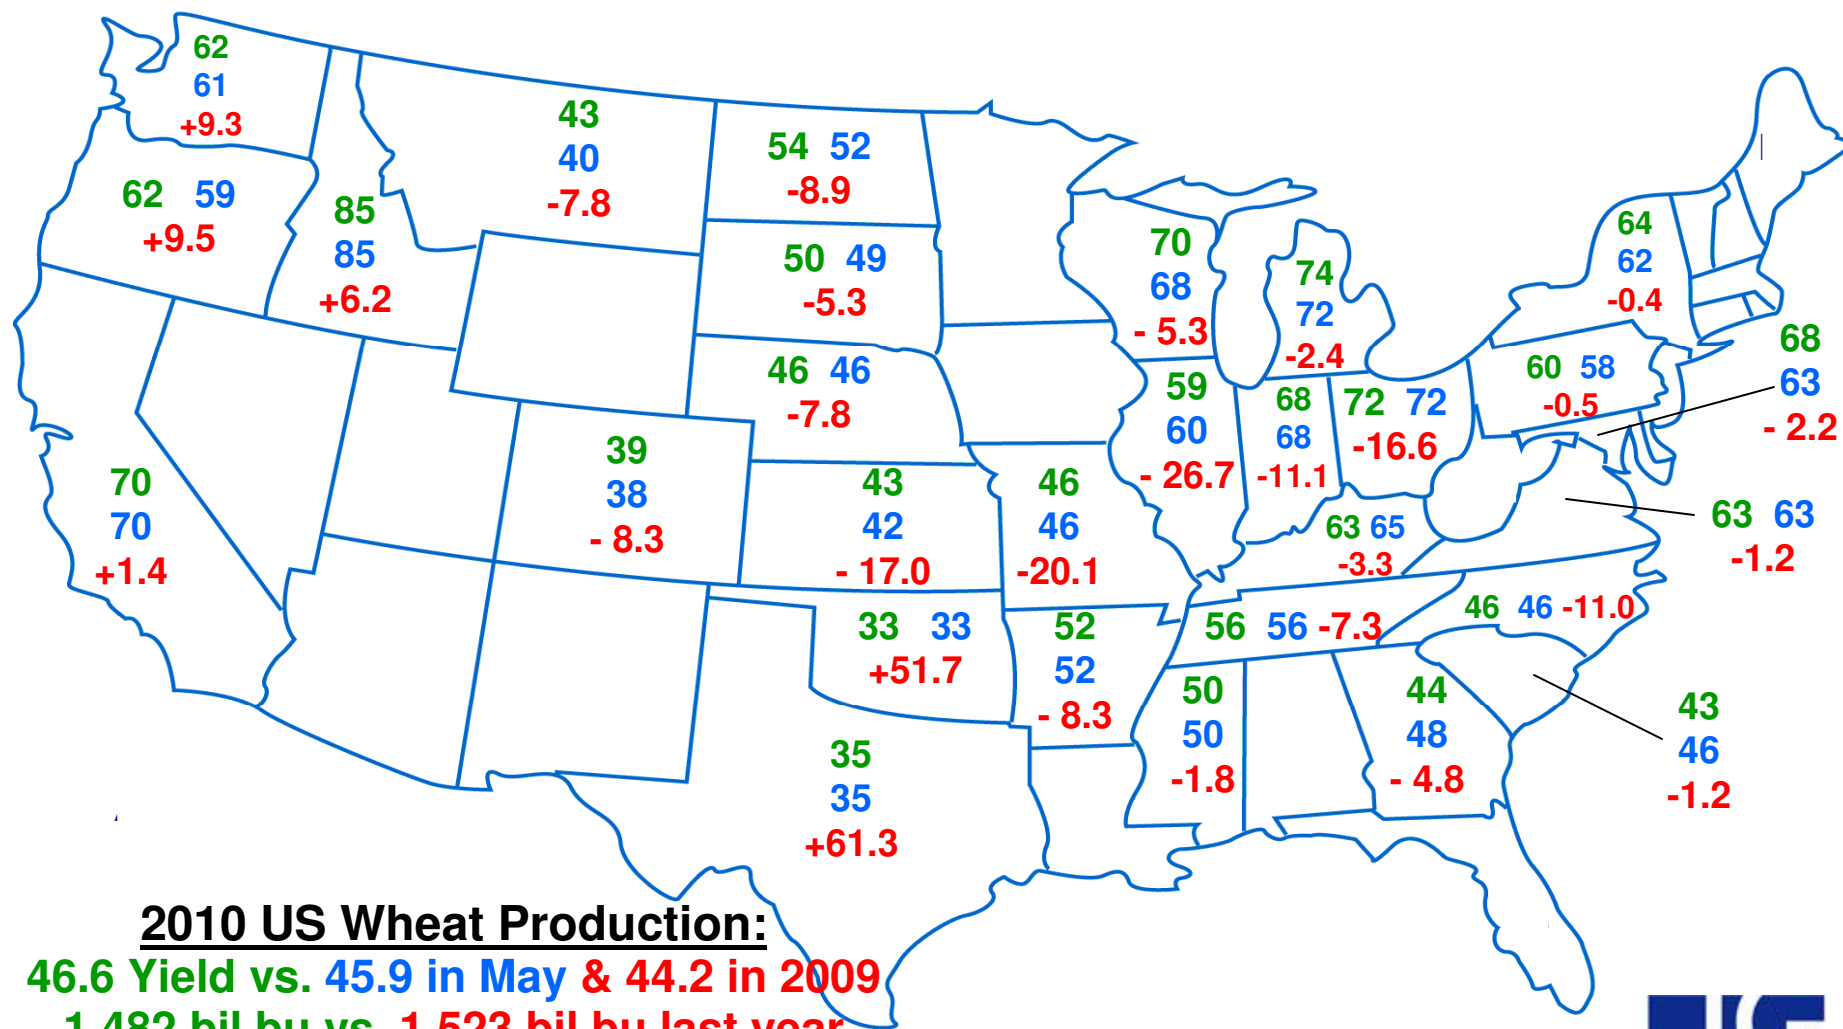

Linn Group - 6/10/10 – USDA Winter Wheat Production Recap

June '10 Est. Yield vs. May '10 Est. Yield vs. Last Year's Production

2010 US Wheat Production:

46.6 Yield vs. 45.9 in May & 44.2 in 2009

1.482 bil bu vs. 1.523 bil bu last year

31.8 mil harvested acres vs. 34.5 last year

THE LINN GROUP